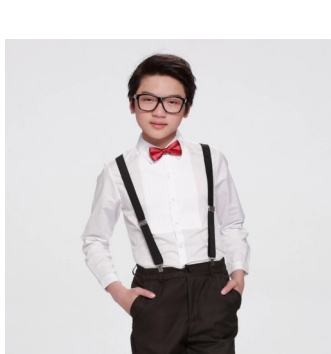

First Communion Dress Code/ Código De Vestuario

G
I
R
L
S

N
I
Ñ
A
S

- ◇ White dress with shoulders covered/ Vestido blanco hombros cubiertos
- ◇ Tea or Knee length dress (your child has to walk, kneel, stand and walk. Please be mindful of the length) / Vestido largo hasta la rodilla media rodilla
- ◇ White dress shoes with socks or tights. Shoes must have a back to them / Zapatos blancos de vestir con calcetines o mallas blancas
- ◇ **OPTIONAL:** veil, floral wreath (silk or fresh) or white bows / Velos, corona floral (seda o fresca), moños blancos
- ◇ **NO HIGH HEELS/ SIN TACONES ALTOS**

B
O
Y
S

N
I
Ñ
O
S

- ◇ Long sleeve white shirt / camisa blanca de manga larga
- ◇ Dress pants (black, navy, brown, white or beige) / pantalones de vestir de colores oscuros (azul, negro, café, blanco o beige)
- ◇ Tie or bowtie / corbata o corbata de moño
- ◇ Dress shoes (black navy, brown) or clean white shoes/ zapatos de vestir o zapatos blancos limpios